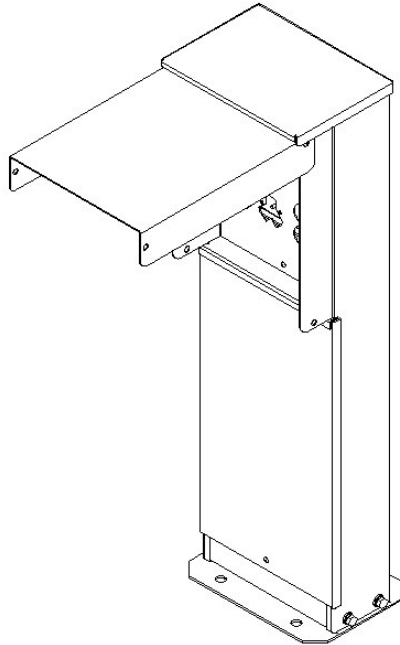

RV Power Pedestal

JR Stephenson RV Power Pedestals are an attractive, safe, secure method to bring power to your individual campsites.

The JRS RV Power Pedestal is designed so that one pedestal can feed two campsites, A flip-up cover protects both the receptacles and the cords ends from dirt, debris, and falling moisture.

J.R. Stephenson Mfg. Ltd.

Powered by Experience

1425 Whyte Avenue Winnipeg, MB R3E 1V7 ph 204-775-8561 fax 204-786-2491

www.jrstephenson.com

ISO 9001:2000
Certified

RV Power Pedestal

- Suitable for loop feed
- Maximum 250MCM cable
- Receptacles available in 50A, 30A, and 15A GFCI
- Flip-up cover protects receptacles and cord ends from debris, dirt and falling moisture
- Breakers are located behind an inner deadfront cover
- Breaker toggles are accessible on the deadfront cover
- Designed to power two campsites from one pedestal
- CEMA 3R Enclosure
- Durable epoxy paint finish
- Robust construction of 14 ga steel for rugged durability